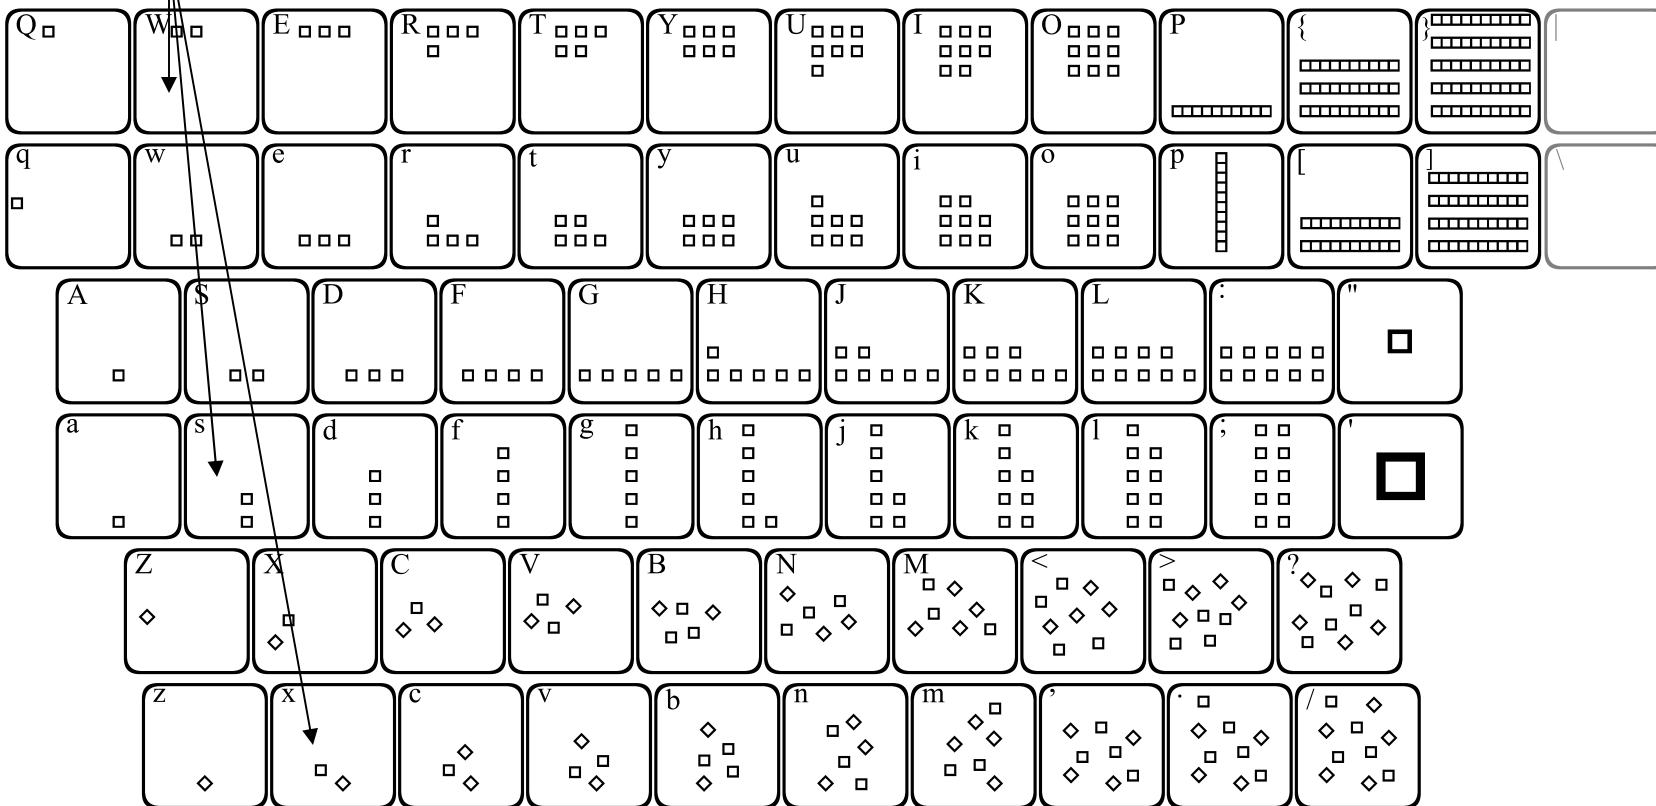

This font provides images of 2-dimensional squares that can be used in teaching number concepts and place value.

Pressing the SHIFT key with each number will give you a corresponding number of hundreds squares (SHIFT 1 = 1 hundred square, SHIFT 2 equals 2 hundred squares, etc.)

Each letter row shows the squares in a certain formation in ascending order. By using the SHIFT key with each letter row, you get the same number of squares, but in a different formation. The braces, brackets and backslash show groups of ten squares (up to 5 groups stacked).