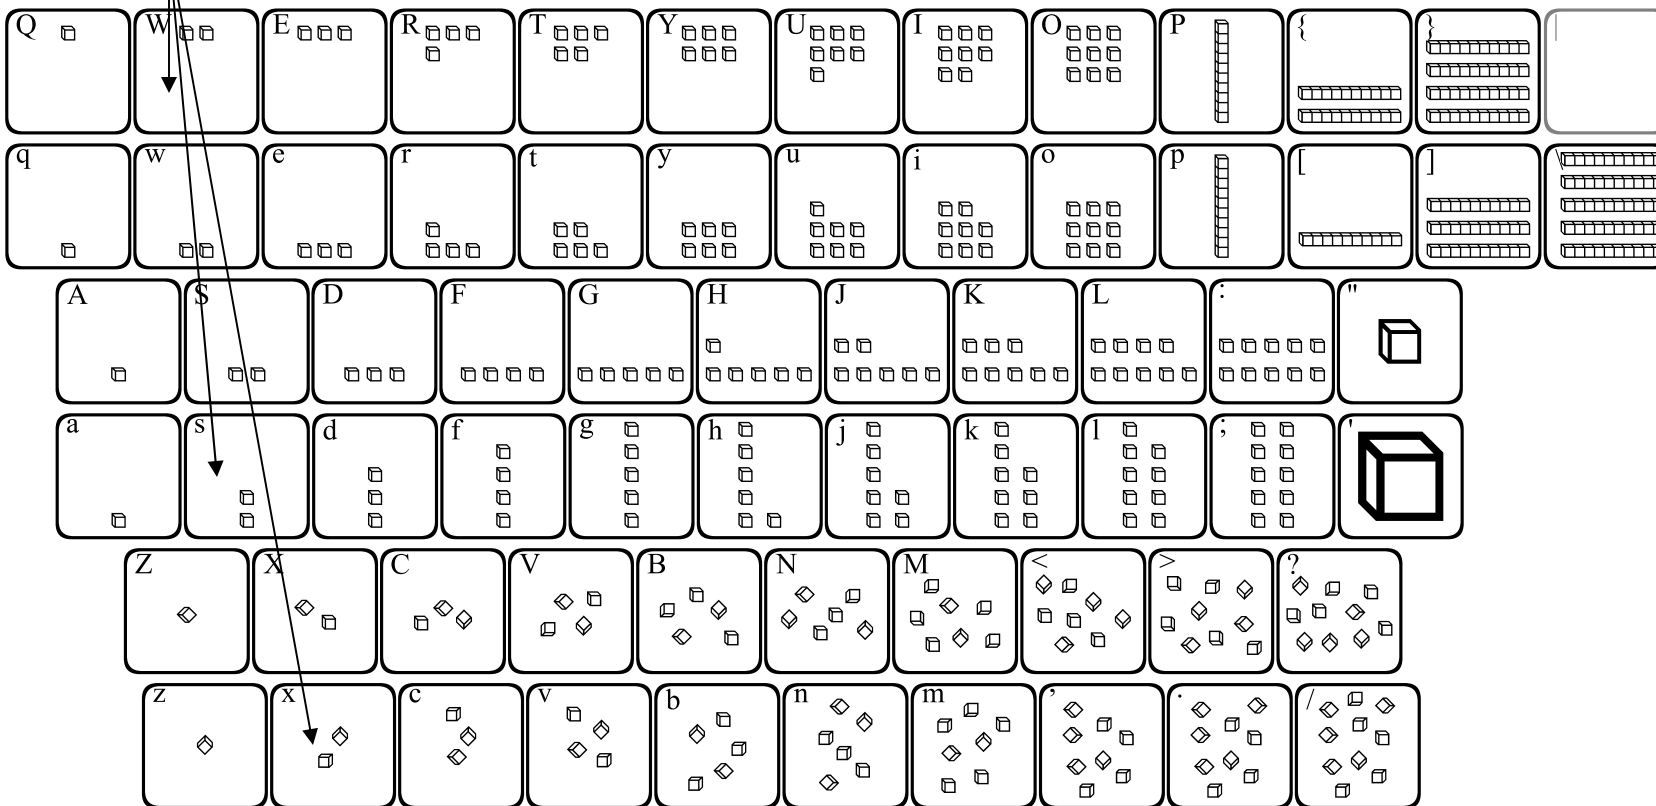

This font provides images of 3-dimensional cubes that can be used in teaching number concepts and place value.

Pressing the SHIFT key with each number will give you a corresponding number of hundreds cubes (SHIFT 1 = 1 hundred cube, SHIFT 2 equals 2 hundred cubes, etc.)

Each letter row shows the cubes in a certain formation in ascending order. By using the SHIFT key with each letter row, you get the same number of cubes, but in a different formation. The braces, brackets and backslash show groups of ten cubes (up to 5 groups stacked).