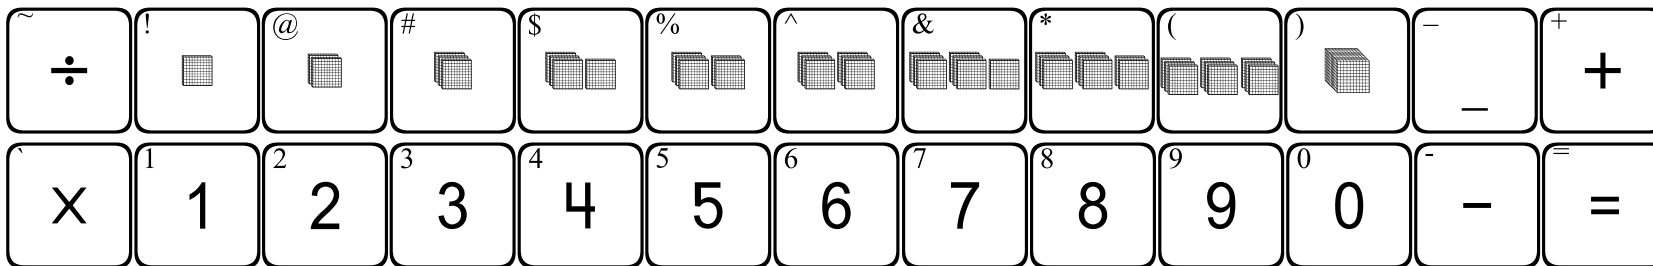

123PlaceValue3D

NOTE: The number of items on each letter key is equal to the number key above it.